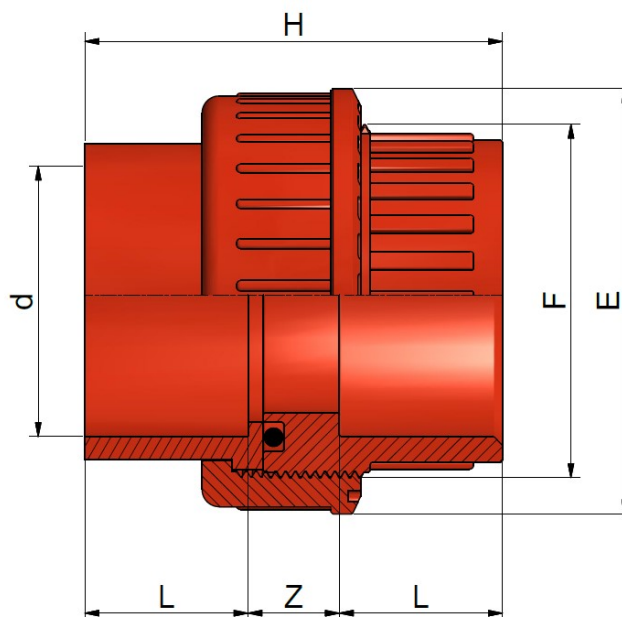

**RED ABS Solvent welded metric fittings 25 mm**  
**ABS ROSSO Raccordi per incollaggio metrico 25 mm**

**UNION**  
**BOCCHETTONE**

Rev. Ott 2019

Code	d	L	Z	H	E	F	PN	Weight (g)
RDABOD0250R	25	19	13	51	54	1"1/4	16	68